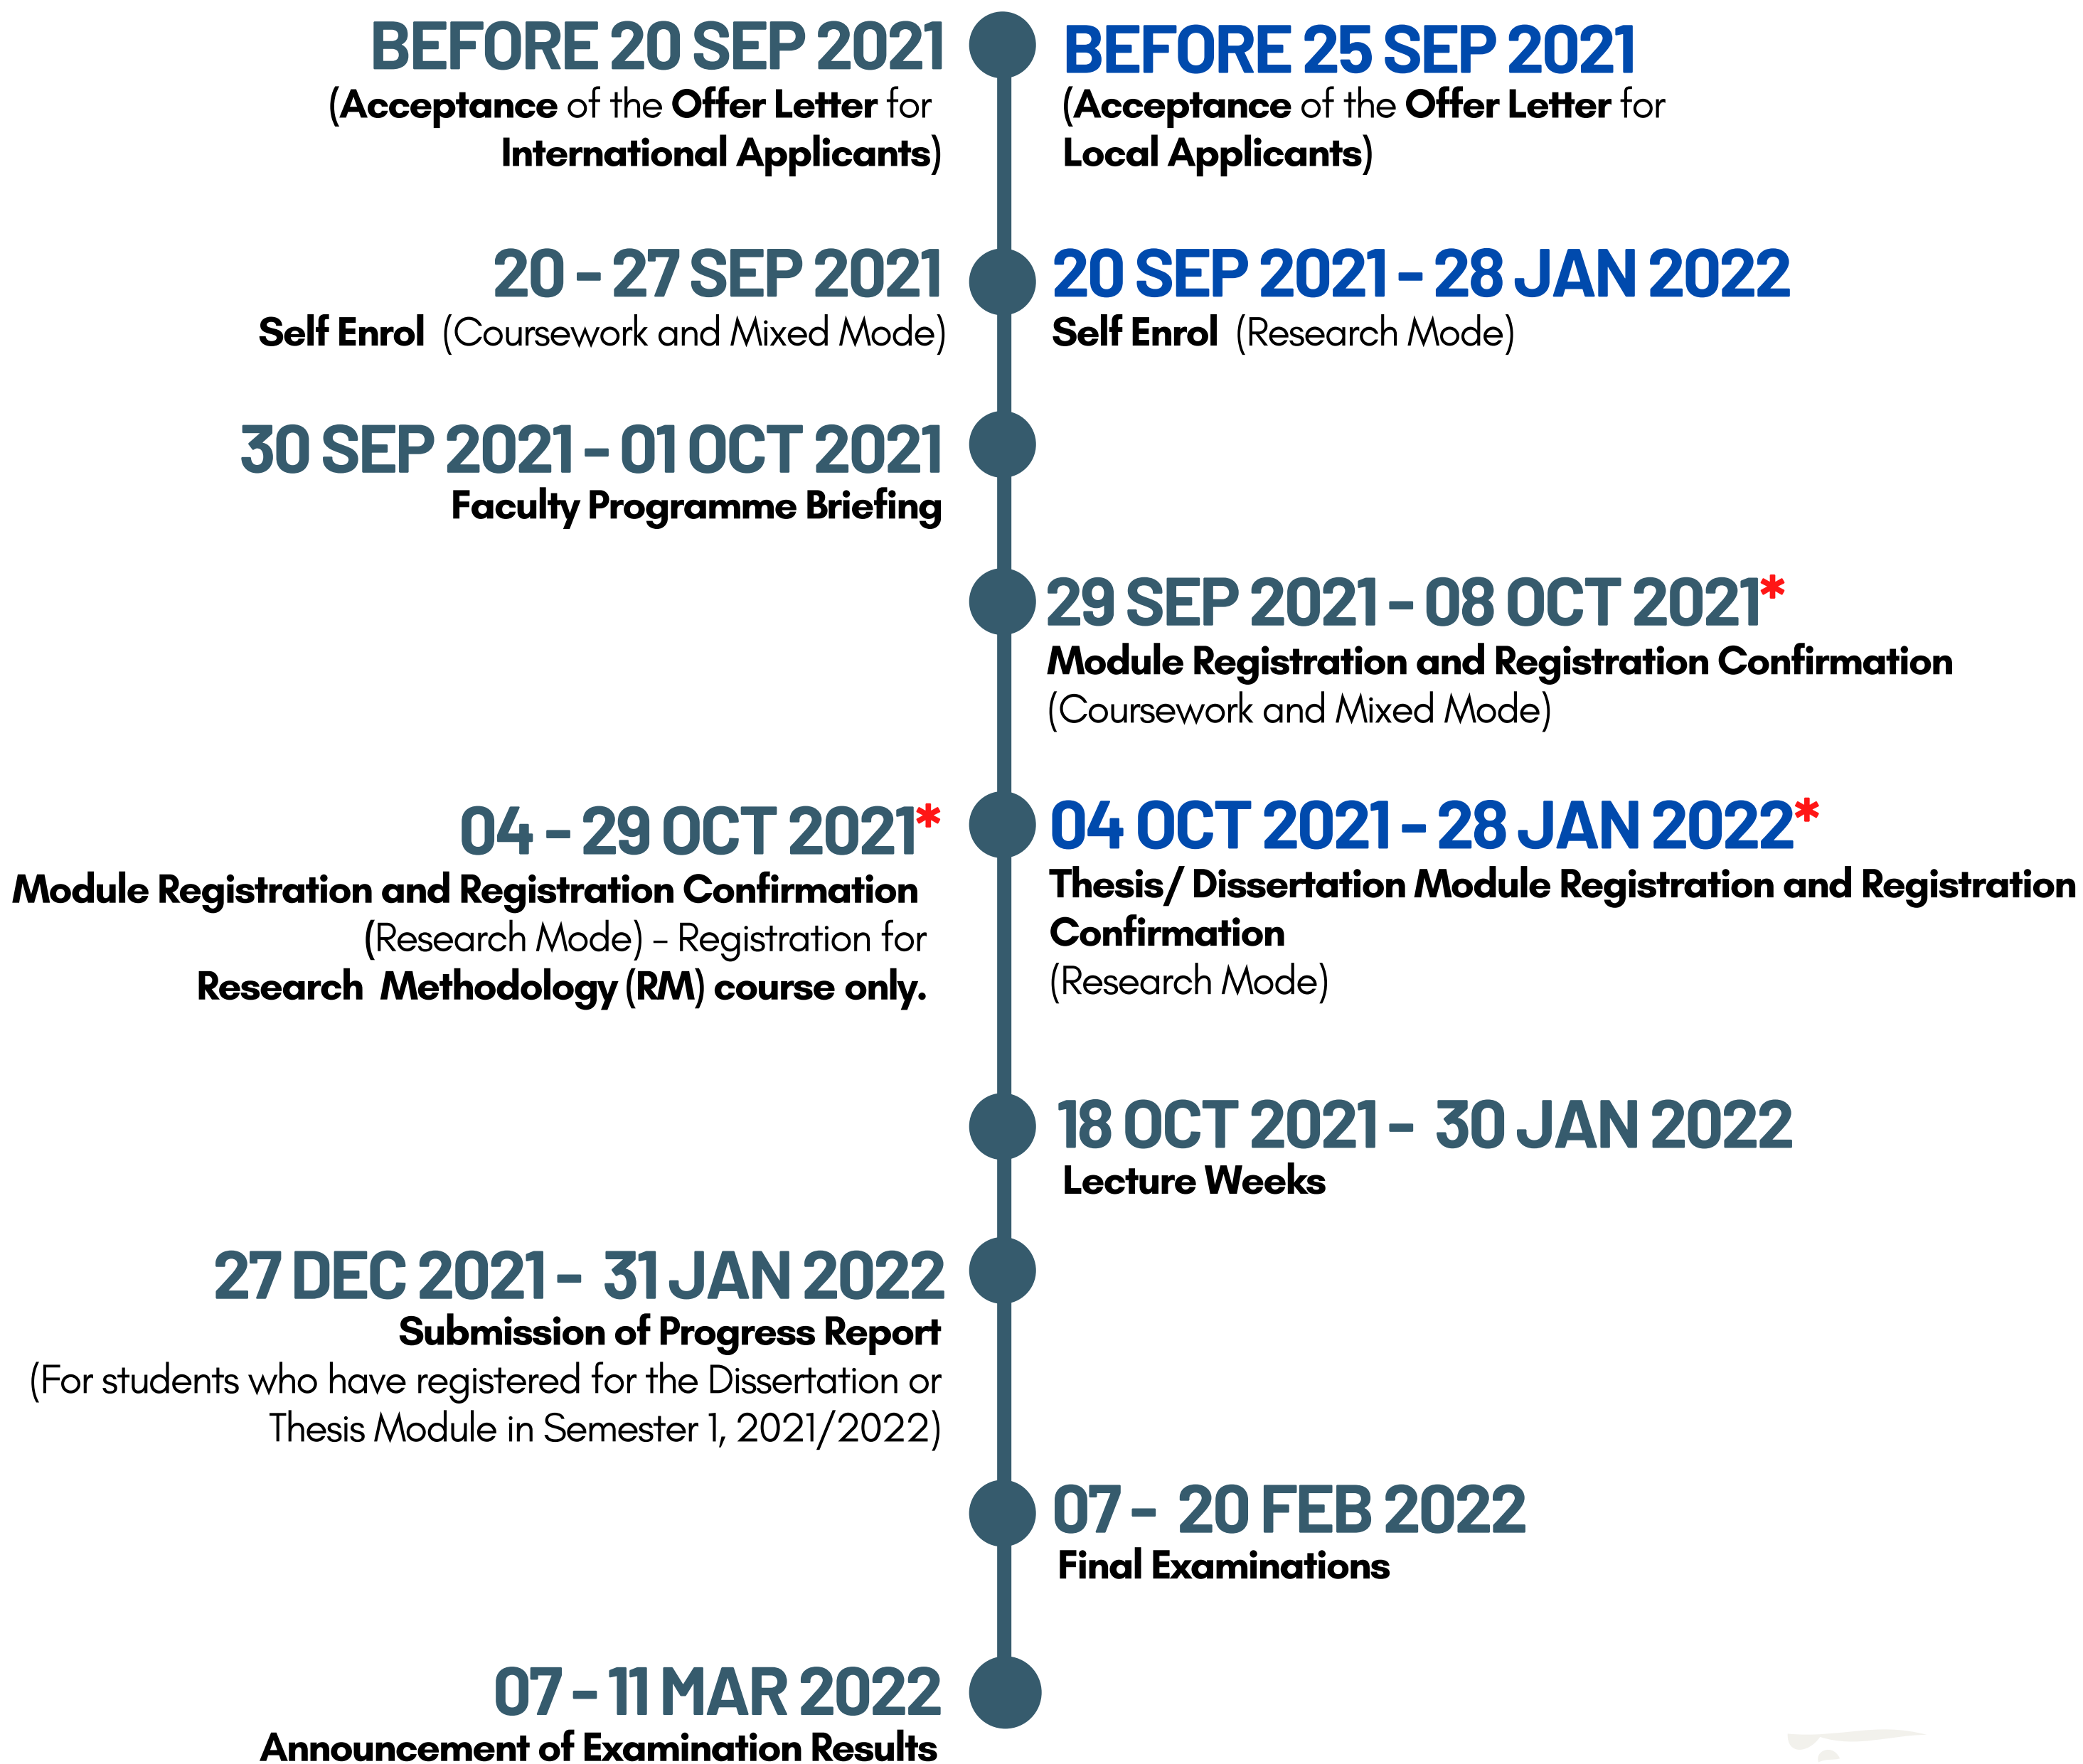

# REGISTRATION SCHEDULE FOR NEW STUDENTS SEMESTER I, 2021/2022 ACADEMIC SESSION

## NEW POSTGRADUATE STUDENTS

 \*Final date for registration confirmation (Status will remain as **NOT REGISTERED** if registration is not confirmed)

 Students are **not allowed to ADD and/or DROP** any course once registration is confirmed within the stipulated dates.

 Please note that the registration schedule is subject to change.  
(Updated 13th August 2021)